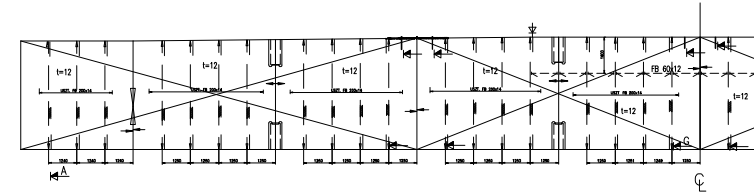

MAIN DECK VIEW

TRANSOM

TRANSVERSAL BHD

NORMAL FRAME
DISTANCE 625 mm

WEB FRAME
DISTANCE 3125 mm