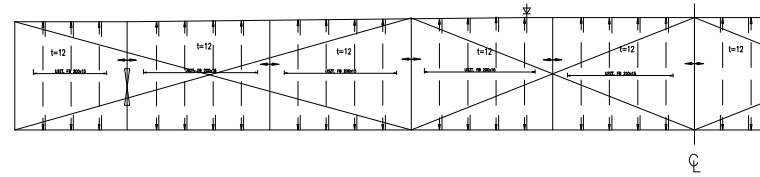

MAIN DECK VIEW

TRANSOM

TRANSVERSAL BHD

NORMAL FRAME
DISTANCE 625 mm

WEB FRAME
DISTANCE 3125 mm