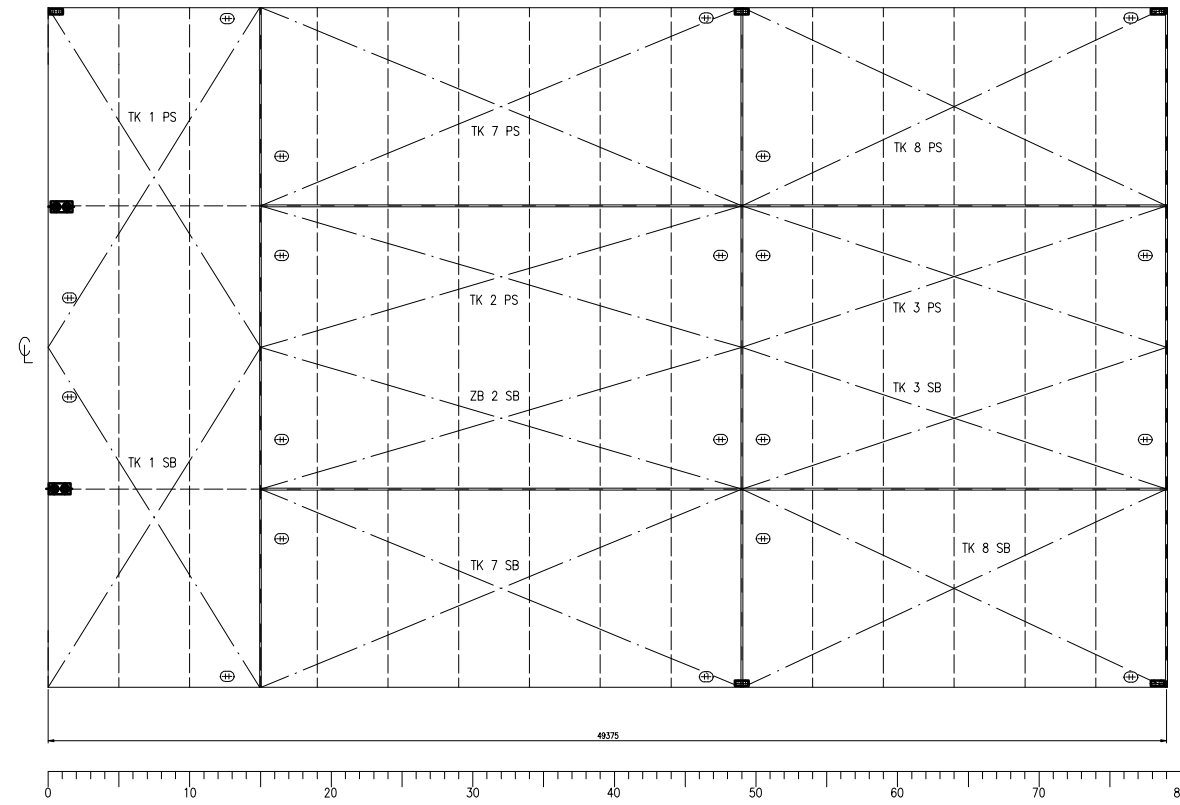

MAIN DECK VIEW

TRANSOM

TRANSVERSAL BHD

NORMAL FRAME
DISTANCE 625 mm

WEB FRAME
DISTANCE 3125 mm